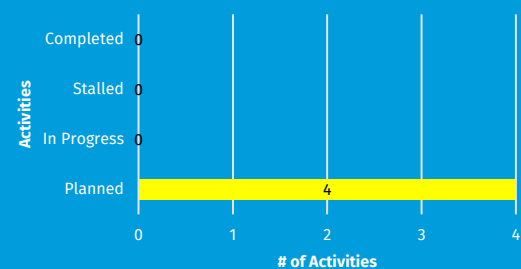

OUTPUT 2: PROCUREMENTS OF GOODS AND SERVICES

OUTPUT PROGRESS

OUTPUT 1

OUTPUT 2

OUTPUT 3*

*Output 3 will commence in 2023

REGION

[Click Here for Further Details](#)

Facebook

Twitter

¹As Per The TEVETA Curricula, Construction Equipment Operation (CEO) Is Termed Heavy Equipment Operation (HEO)

PHOTO FOCUS

Group photo of the participants in the Management of Vocational Training Centre training at ITC_ILO Turin, Italy © ITCILO