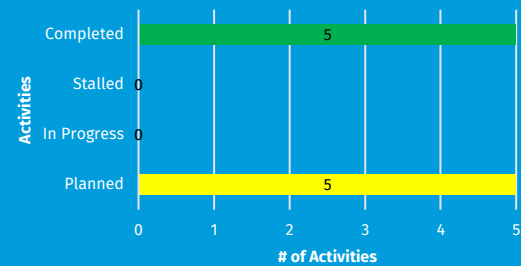

OUTPUT 2: PROCUREMENTS OF GOODS AND SERVICES

OUTPUT PROGRESS

OUTPUT 1

OUTPUT 2

OUTPUT 3*

*Output 3 will commence in 2023

REGION

[Click Here for Further Details](#)

Facebook

Twitter

¹As Per The TEVETA Curricula, Construction Equipment Operation (CEO) Is Termed Heavy Equipment Operation (HEO)

PHOTO FOCUS

Group photo of the participants in the Management of Vocational Training Centre training at ITC_ILO Turin, Italy © ITCILO